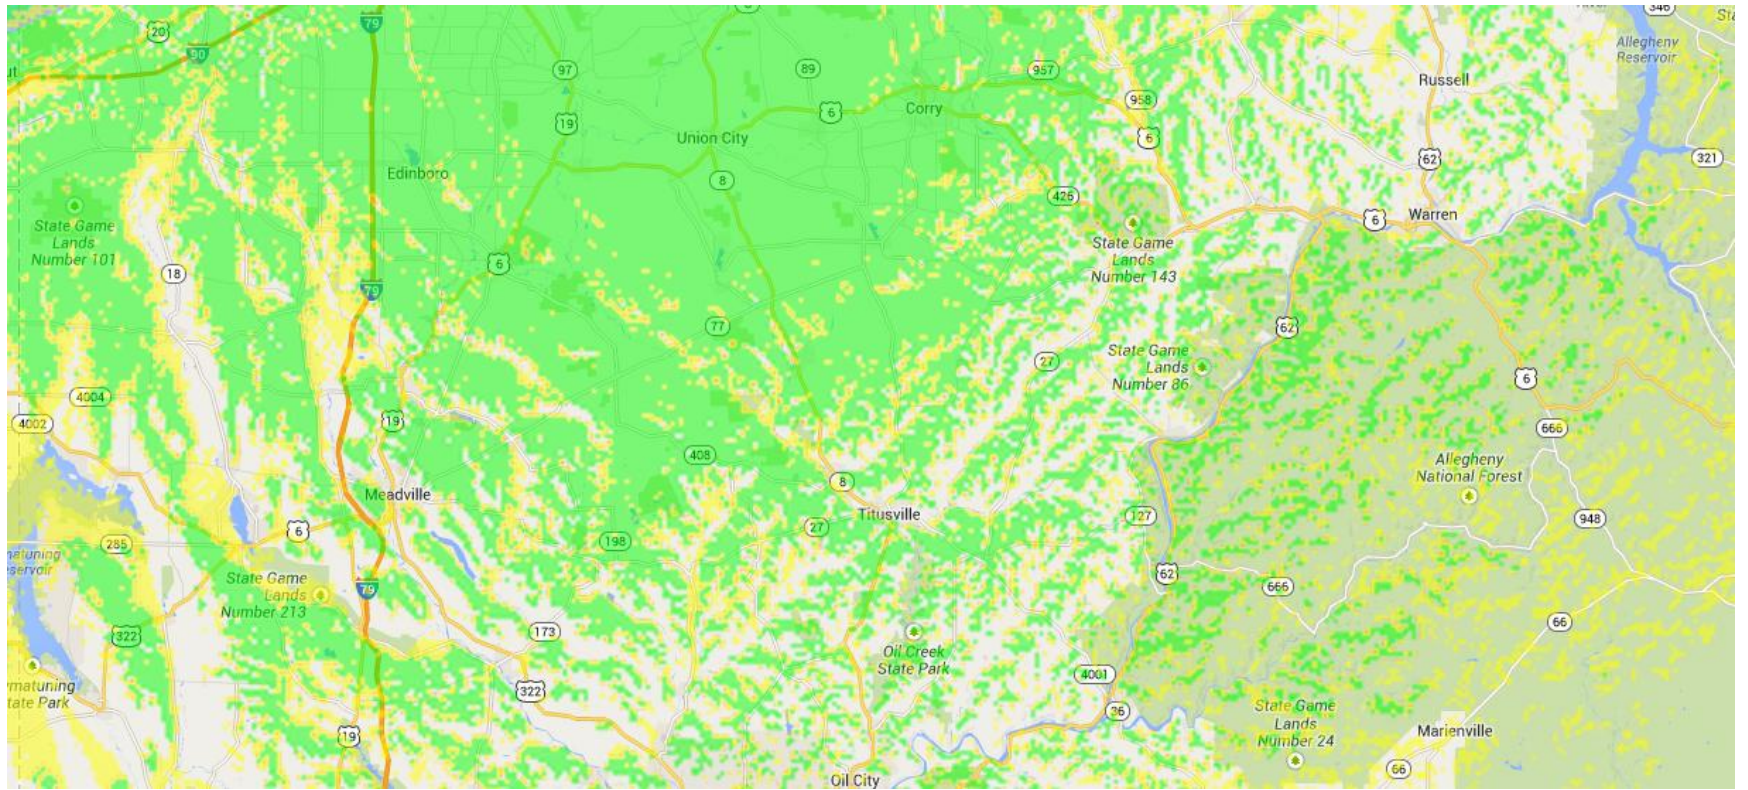

WA3UC Repeater Coverage Maps

Plots Run Through Radio Mobile.com

Please Note!

- These are just estimates.
- Things that the coverage software does not take into consideration:
 - *Band Conditions
 - *Foliage
 - *Effects of the Tower