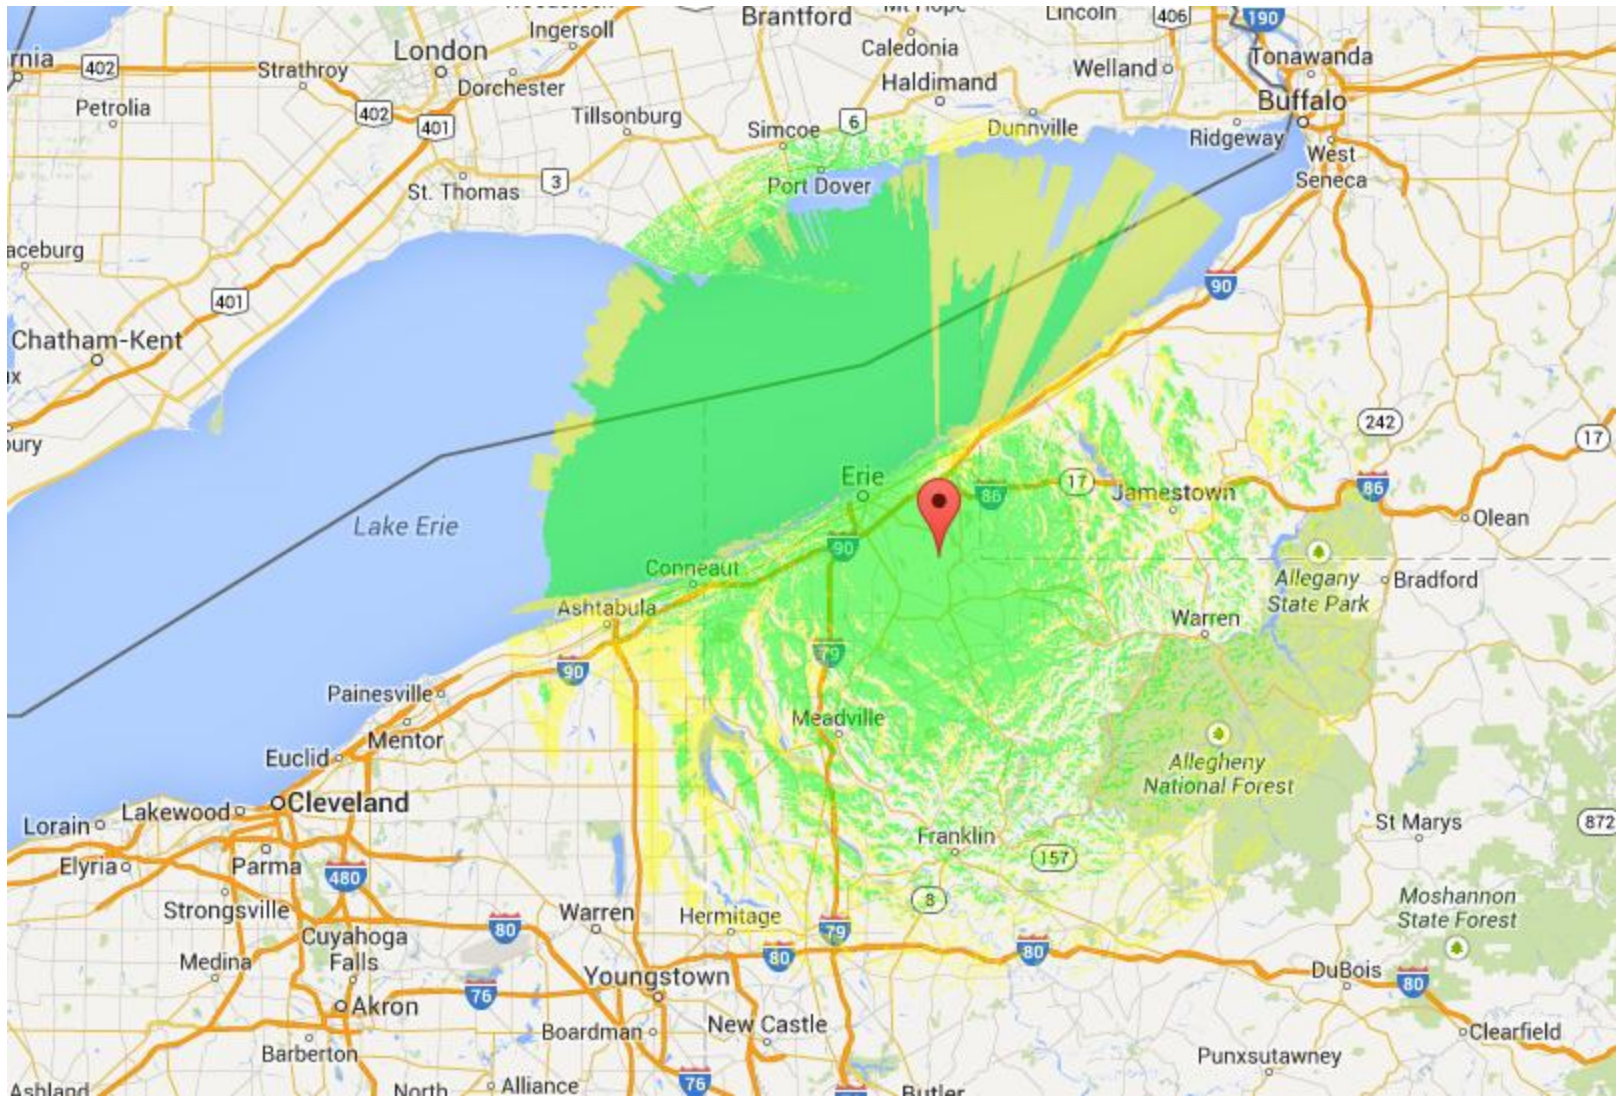

WA3UC Repeater Coverage Maps

Plots Run Through Radio Mobile.com

Please Note!

- These are just estimates.
- Things that the coverage software does not take into consideration:
 - *Band Conditions
 - *Foliage
 - *Effects of the Tower