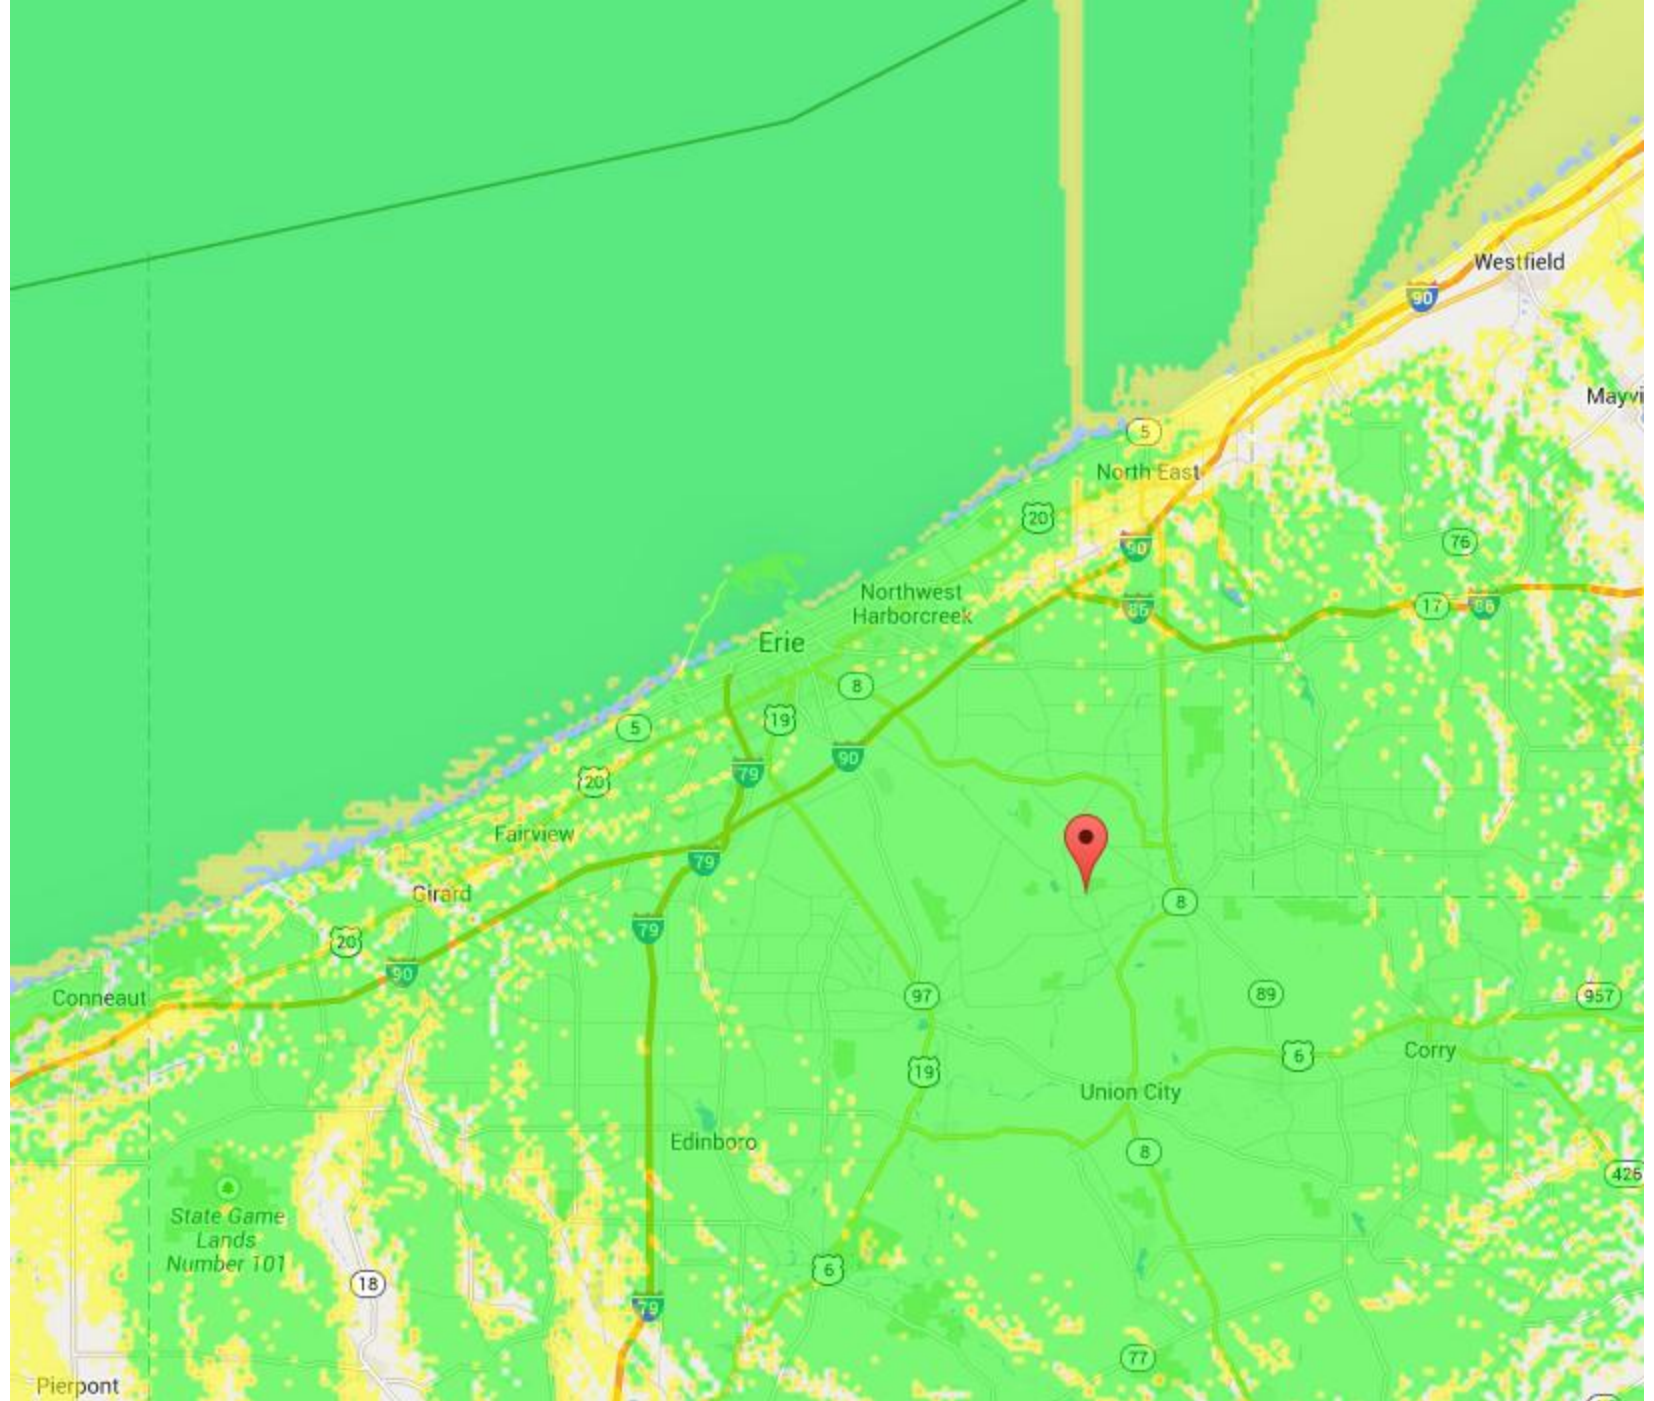

WA3UC Repeater Coverage Maps

Plots Run Through Radio Mobile.com

Please Note!

- These are just estimates.
- Things that the coverage software does not take into consideration:
 - *Band Conditions
 - *Foliage
 - *Effects of the Tower